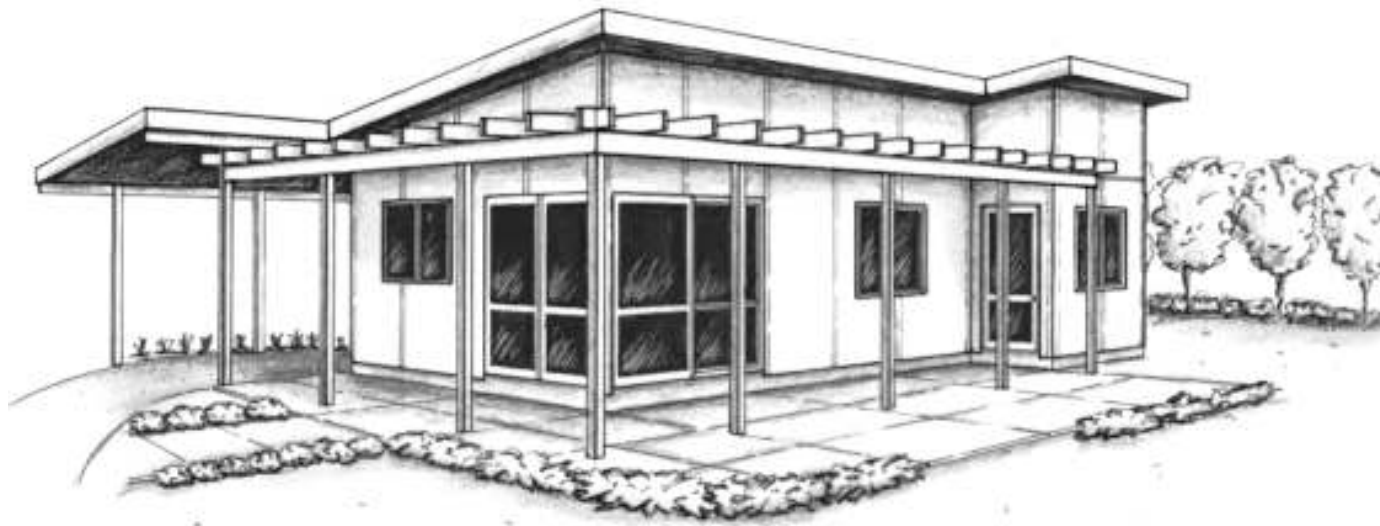

"Creating Lifestyles"

Shetland

0800 4A C KIT (422548)
customkit@clear.net.nz
www.customkit.co.nz

Living: 64m²
Pergola: 25m²
Carport: 21m²

Note: These plans, designs and related documetation are confidential and remain the property of Customkit Buildings Ltd.
Do not reproduce without the permission of Customkit Buildings.