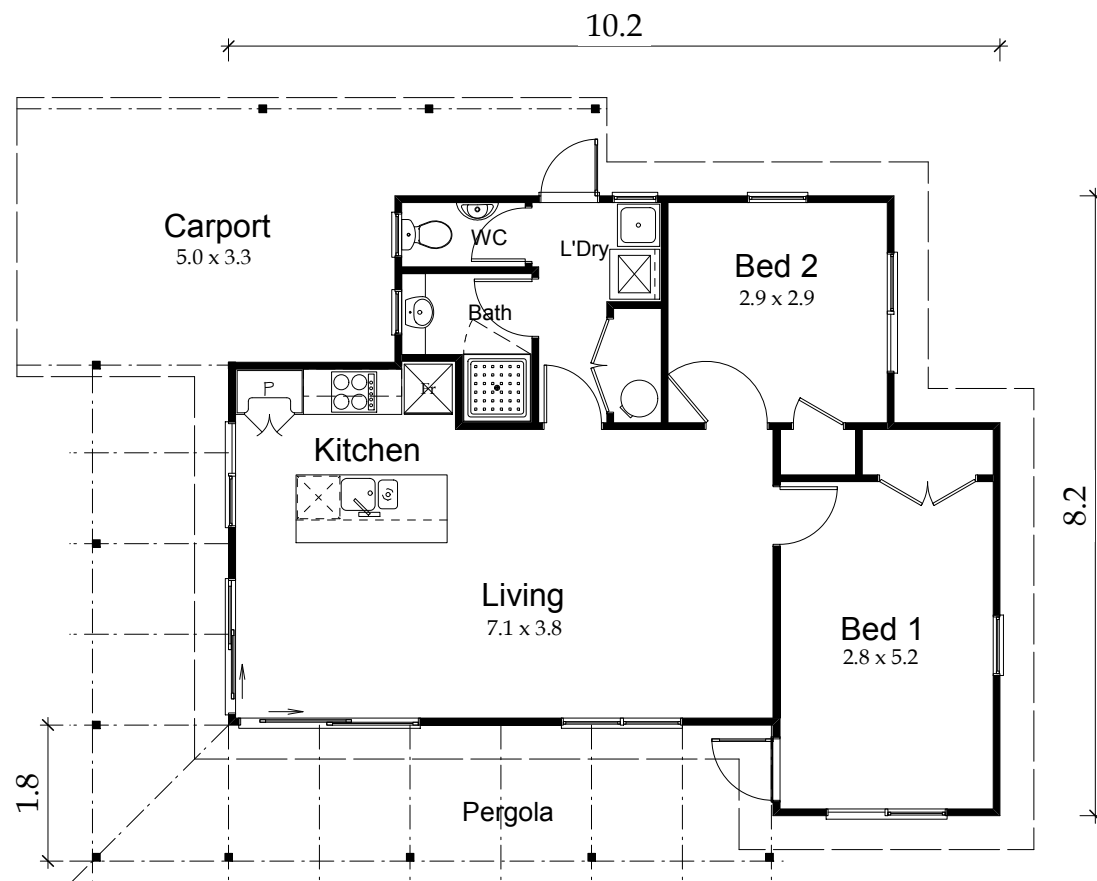

"Creating Lifestyles"

Shetland

0800 4A C KIT (422548)
customkit@clear.net.nz
www.customkit.co.nz

Living: 64m²
Pergola: 25m²
Carport: 21m²

Note: These plans, designs and related documetation are confidential and remain the property of Customkit Buildings Ltd.
Do not reproduce without the permission of Customkit Buildings.