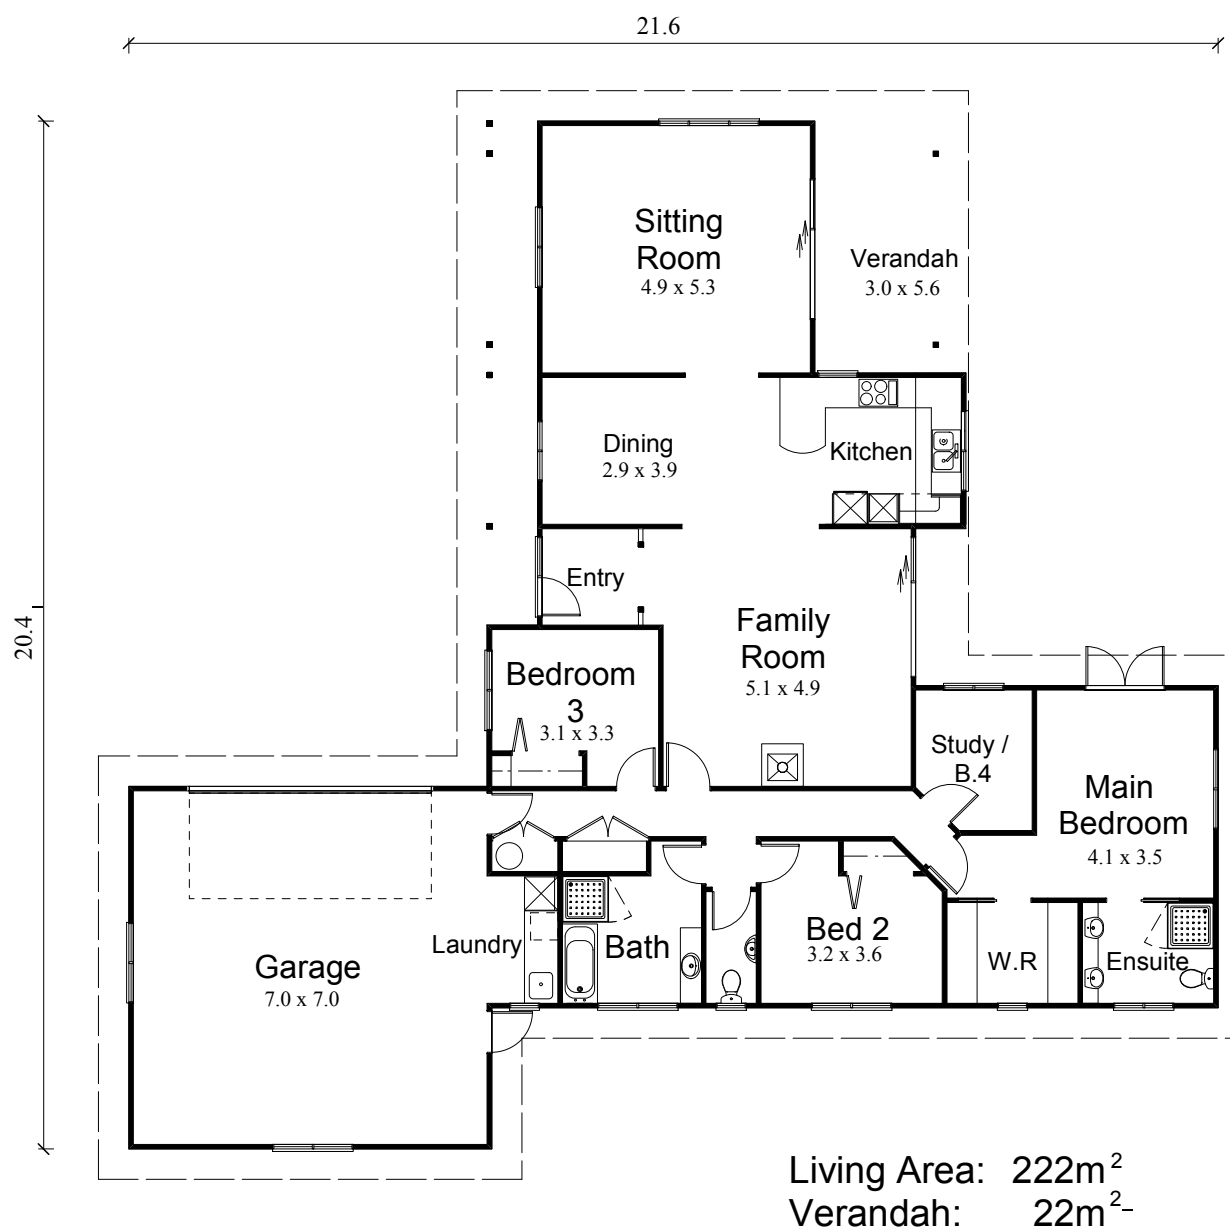

"Creating Lifestyles"

Glen Shea

0800 4A C KIT (422548)

customkit@clear.net.nz

www.customkit.co.nz

Note: These plans, designs and related documetation are confidential and remain the property of Customkit Buildings Ltd.
Do not reproduce without the permission of Customkit Buildings.