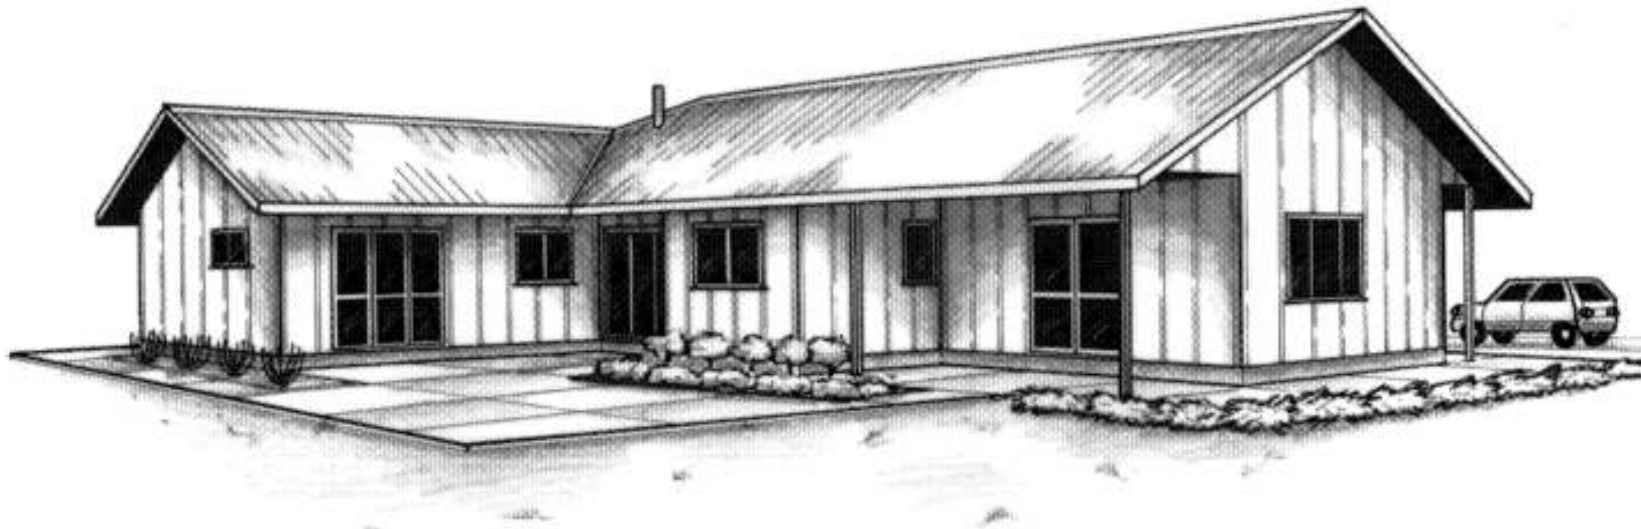

"Creating Lifestyles"

Glen Shea

0800 4A C KIT (422548)

customkit@clear.net.nz

www.customkit.co.nz

Note: These plans, designs and related documetation are confidential and remain the property of Customkit Buildings Ltd.
Do not reproduce without the permission of Customkit Buildings.