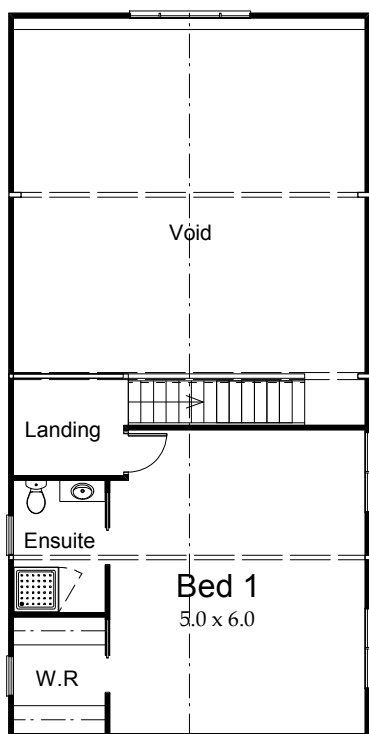

"Creating Lifestyles"

Glasgow

0800 4A C KIT (422548)
 customkit@clear.net.nz
 www.customkit.co.nz

7.2

Living Up: 47m²

Living Down: 194m²
 Verandah: 60m²

Indicative kitset shell-only price: **from \$ 145,410** incl. GST, as at 1 August 2010.
 Total price will vary according to features selected.