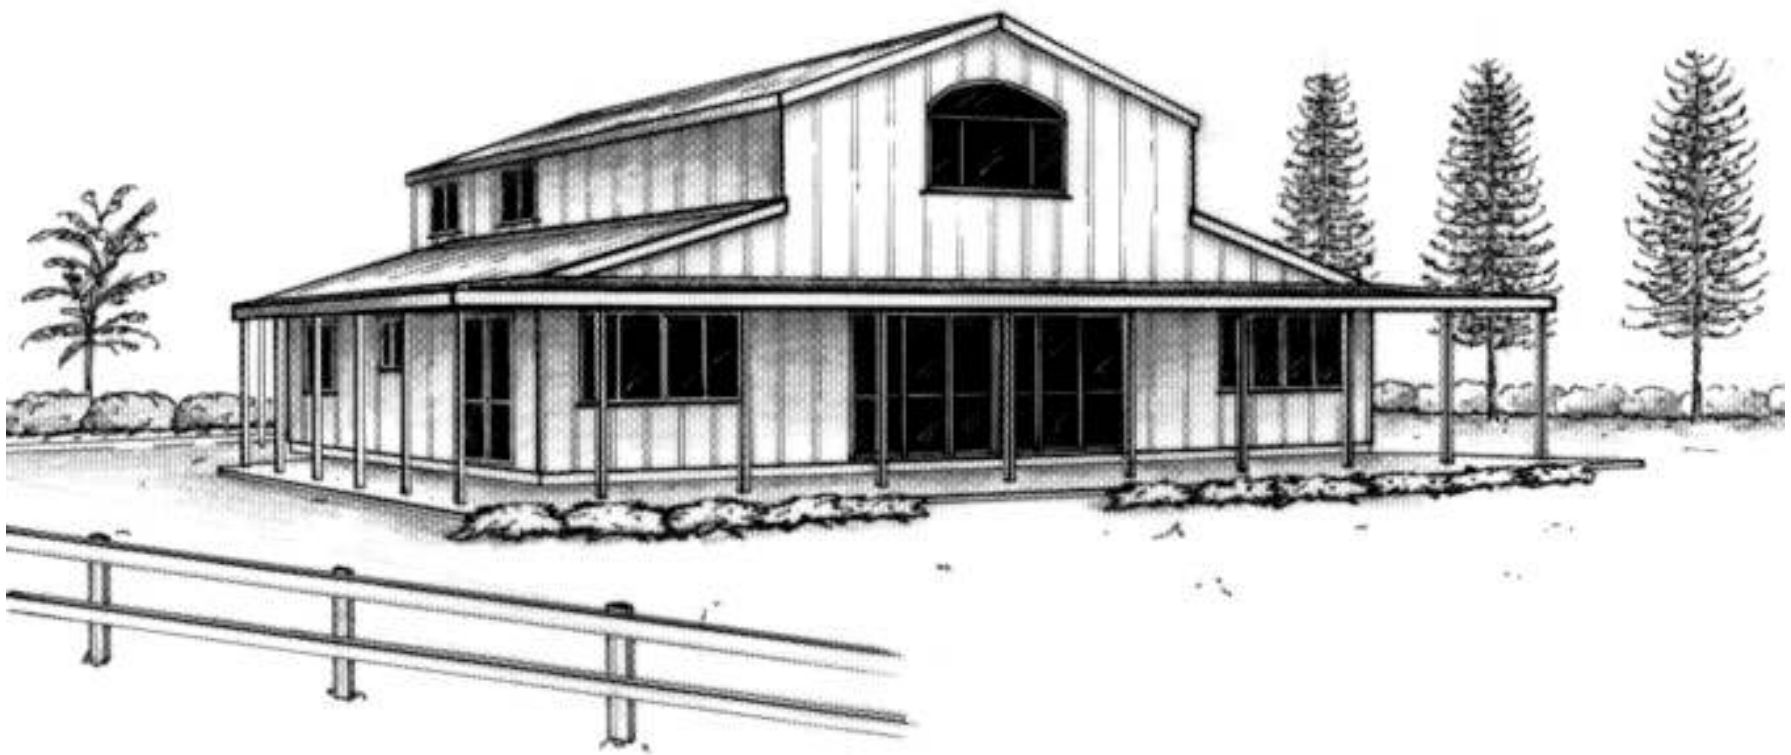

"Creating Lifestyles"

Glasgow

0800 4A C KIT (422548)
 customkit@clear.net.nz
 www.customkit.co.nz

7.2

Living Up: 47m²

Living Down: 194m²
 Verandah: 60m²

Indicative kitset shell-only price: **from \$ 145,410** incl. GST, as at 1 August 2010.
 Total price will vary according to features selected.

Kitset is priced ex-yard from ground floor up. It can be constructed either on a concrete or timber floor

Note: These plans, designs and related documetation are confidential and remain the property of Customkit Buildings Ltd.
 Do not reproduce without the permission of Customkit Buildings.