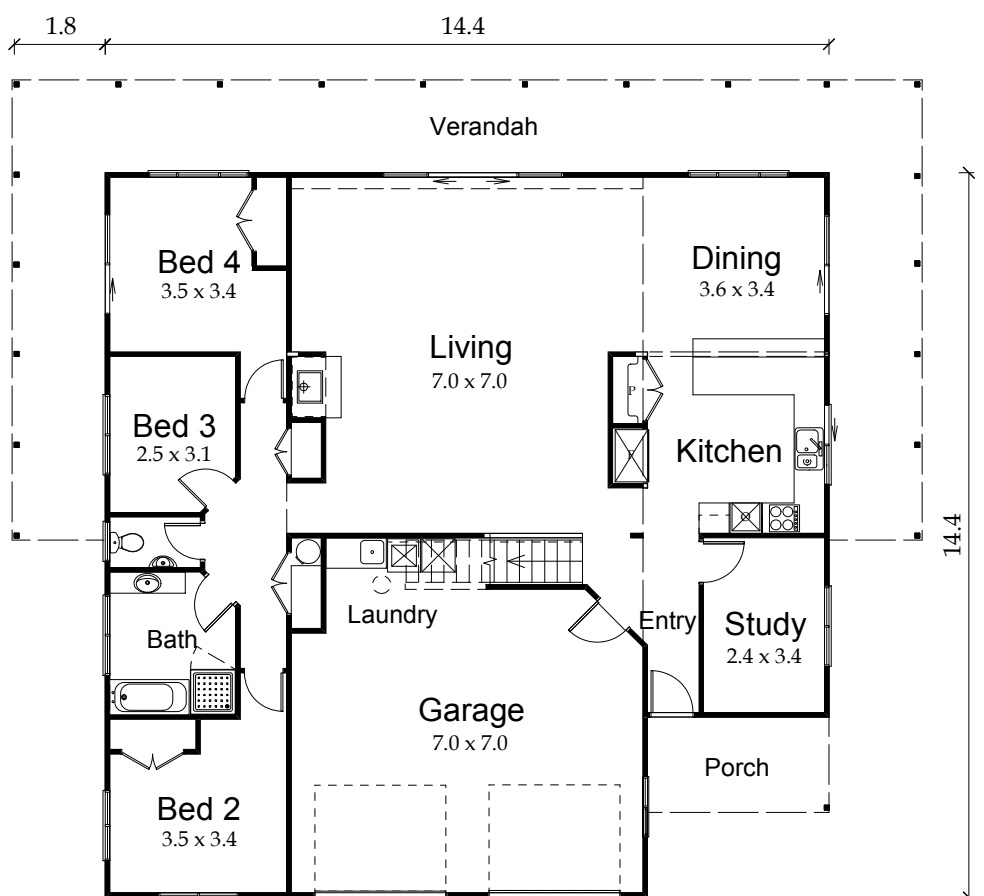

"Creating Lifestyles"

Glasgow

0800 4A C KIT (422548)
 customkit@clear.net.nz
 www.customkit.co.nz

7.2

Living Up: 47m²

Living Down: 194m²
 Verandah: 60m²

Indicative kitset shell-only price: **from \$ 145,410** incl. GST, as at 1 August 2010.
 Total price will vary according to features selected.

Kitset is priced ex-yard from ground floor up. It can be constructed either on a concrete or timber floor

Note: These plans, designs and related documetation are confidential and remain the property of Customkit Buildings Ltd.
 Do not reproduce without the permission of Customkit Buildings.