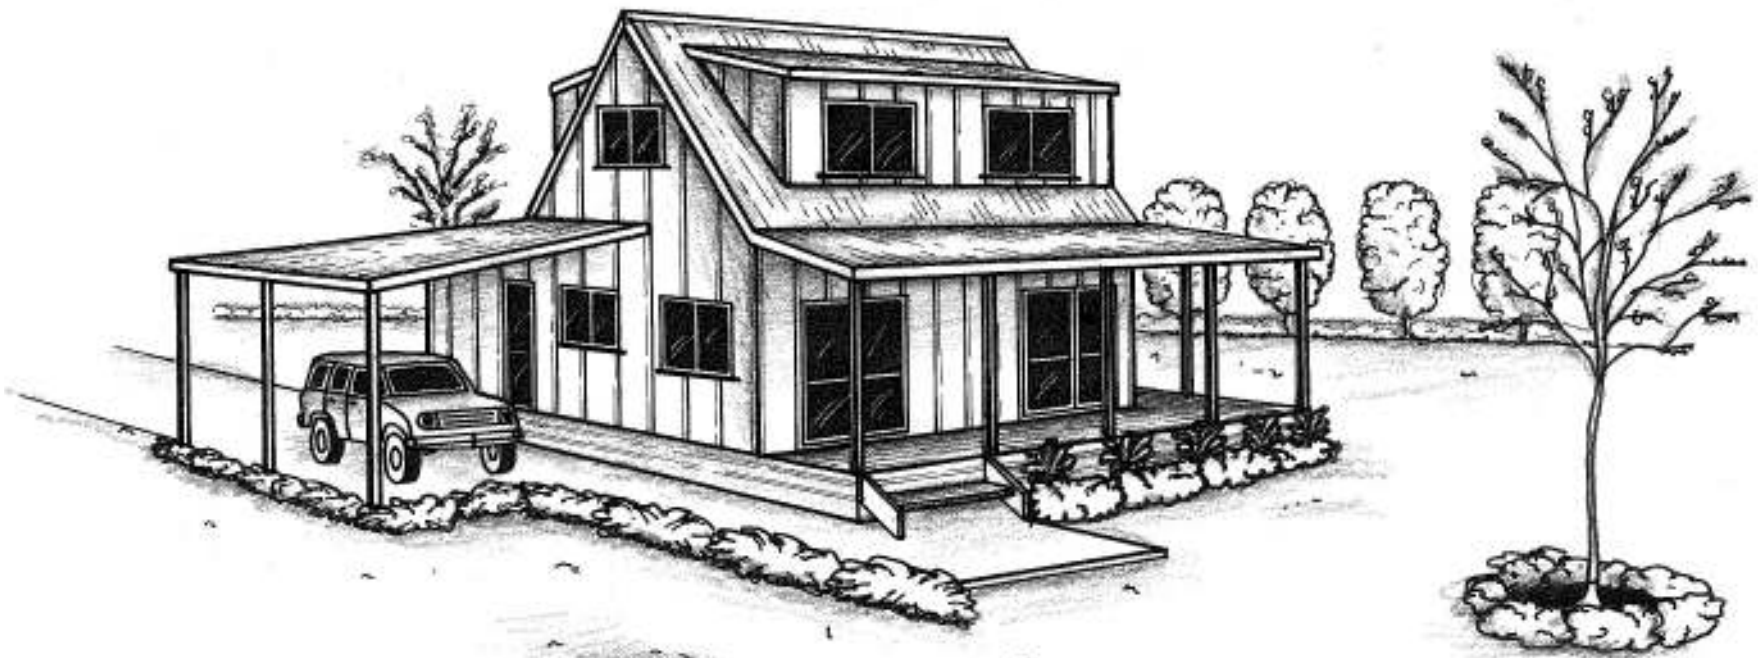

"Creating Lifestyles"

# Briar Cottage

0800 4A C KIT (422548)

[customkit@clear.net.nz](mailto:customkit@clear.net.nz)

[www.customkit.co.nz](http://www.customkit.co.nz)

Living Up: 52m<sup>2</sup>

Living Down: 78m<sup>2</sup>  
 Verandah: 26m<sup>2</sup>  
 Carport: 28m<sup>2</sup>