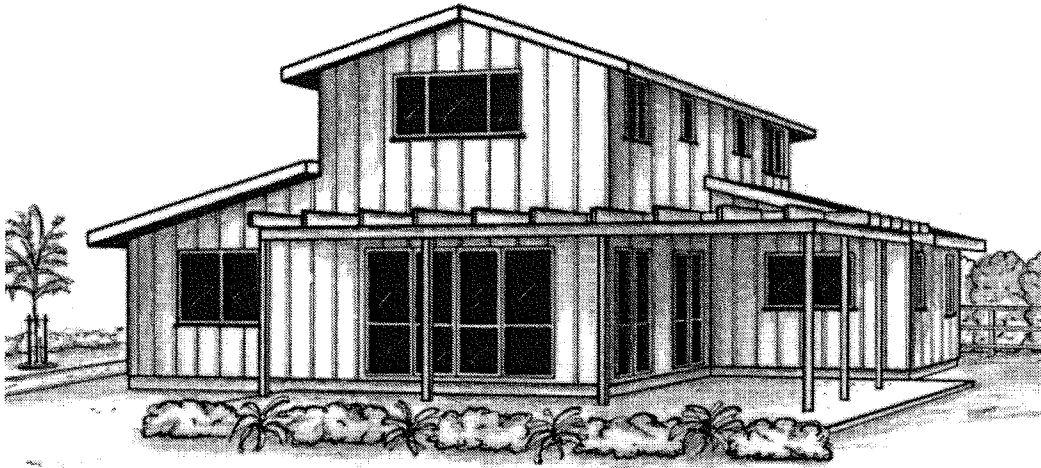

"Creating Lifestyles"

Ardwell

0800 4A C KIT (422548)
customkit@clear.net.nz
www.customkit.co.nz

Living Up: 57m²

Living Down: 122m²
Pergola: 37m²

Indicative kitset shell-only price: **from \$ 98,450** incl. GST, as at July 08.
Total price will vary according to features selected.

Kitset is priced ex-yard from ground floor up. It can be constructed either on a concrete or timber floor

Note: These plans, designs and related documentation are confidential and remain the property of Customkit Buildings Ltd.
Do not reproduce without the permission of Customkit Buildings.