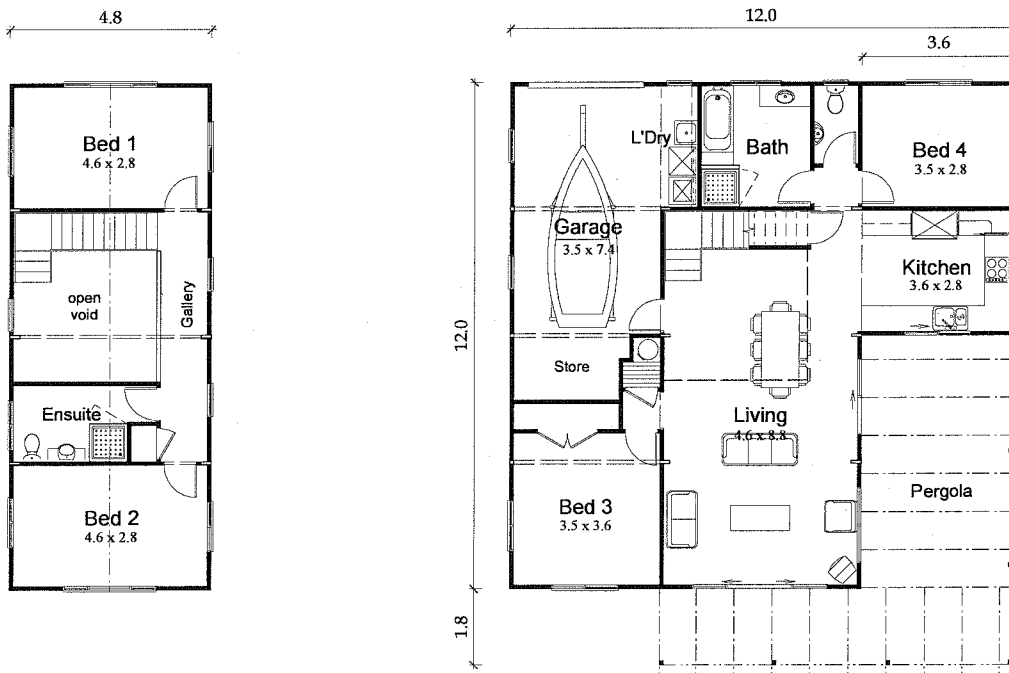

"Creating Lifestyles"

Ardwell

0800 4A C KIT (422548)
customkit@clear.net.nz
www.customkit.co.nz

Living Up: 57m²

Living Down: 122m²
Pergola: 37m²

Indicative kitset shell-only price: **from \$ 98,450** incl. GST, as at July 08.
Total price will vary according to features selected.

Kitset is priced ex-yard from ground floor up. It can be constructed either on a concrete or timber floor

Note: These plans, designs and related documentation are confidential and remain the property of Customkit Buildings Ltd.
Do not reproduce without the permission of Customkit Buildings.